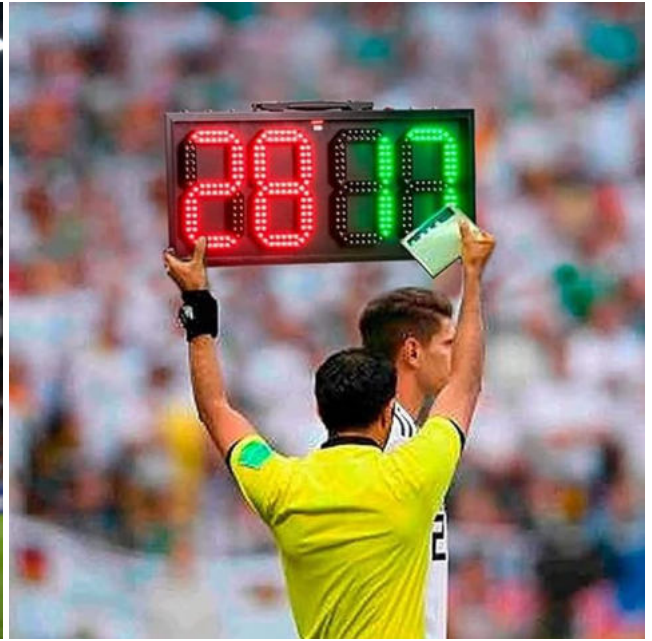

Red Button
Adjust red number function

Green Button
Adjust the green number function

Technical specifications

SA-DLS20

Working voltage	DC 12V
Power supply mode	built-in rechargeable lithium battery
Battery specification	12V, 2200mAH, DC12.6V/1A charger
Working Temperature	-10°C -50°C
Working Humidity	<80%
Protection Class	IP52
Demension (W x H x D)	555.0mm x 263.0mm x 50.0mm
Weight	1.9kg

For technical or sales support, please visit:
www.starviewint.asia

Performance specifications are typical. Due to constant research, specifications are subject to change without notice. For the most up-to-date specifications, please contact an authorized Starview representative.

For assistance with confirming the Jurisdiction & Classification of Starview Asia products, please contact info@starviewint.asia

Copyright © 2025 STARVIEW ASIA. All rights reserved.
Australia Headquarters: Level 40, 140 Williams Street, Melbourne VIC 3000, Australia