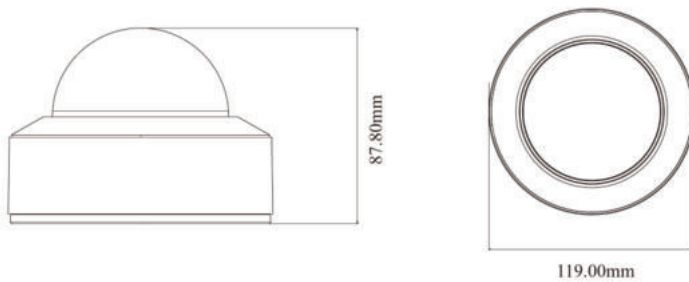

SA-TD5030-WF28

FIXED LENS IP DOME 5MP IR CAMERA

SPECIFICATIONS, CONT.

SMART ALARM	Motion detection, sensor detection, SD card error, SD card full, IP address conflict, cable disconnection
USER ACCESS	Support simultaneous monitoring for up to 10 users; Support multi-stream real time transmission
GENERAL	Watermark, IP address filtering, video mask, heartbeat, password protection, image distortion correction, ANR
SECURITY	Video encryption, firmware encryption, HTTPS encryption, configuration encryption, illegal login lock, IP address filtering, 802.1x authentication, basic and digest authentication for HTTP/RTSP
NETWORK PROTOCOL	UDP, IPv4, IPv6, DHCP, NTP, RTSP, RTP, RTMP, RTCP, PPPoE, DDNS, SMTP, FTP, SNMP, HTTP, 802.1x, UPnP, HTTPS, HTTP POST, P2P, QoS
PROTOCOL	ONVIF (Profile S, Profile G, Profile T)

GENERAL PARAMETER	
PROTECTION GRADE	IP67, Vandal IK10
POWER SUPPLY	DC12V / POE IEEE802.3af
STORAGE TEMPERATURE	-30°C ~ +65°C / -22°F ~ +149°F
WORKING TEMPERATURE	-30°C ~ +60°C / -22°F ~ +140°F
HUMIDITY	0% - 95% Non Condensing
POWER CONSUMPTION	< 6W
SIZE	∅ 119mm x 87.8mm (∅ 4.68" x 3.45")
WEIGHT	~0.65 kg / (~1.43lb)
APPROVALS¹	CE, FCC

¹ The listed certifications are issued for markets in different regions. For the current status of the listed certifications in your region, please contact an authorized Starview representative.

DIMENSIONS MM

DORI DISTANCE*				
LENS	DETECT	OBSERVE	RECOGNIZE	IDENTIFY
2.8mm	55.16m (180.97 ft)	22.06m (72.37 ft)	11.03m (36.18 ft)	5.52m (18.1 ft)

*DORI values are calculated and only represent estimation, real time values could differ upon environment and setup

ACCESSORIES

For technical or sales support, please visit:
www.starviewint.asia

Performance specifications are typical. Due to constant research, specifications are subject to change without notice. For the most up-to-date specifications, please contact an authorized Starview representative.

For assistance with confirming the Jurisdiction & Classification of Starview Asia products, please contact info@starviewint.asia

Copyright © 2025 STARVIEW ASIA. All rights reserved.
Australia Headquarters: Level 40, 140 Williams Street, Melbourne VIC 3000, Australia