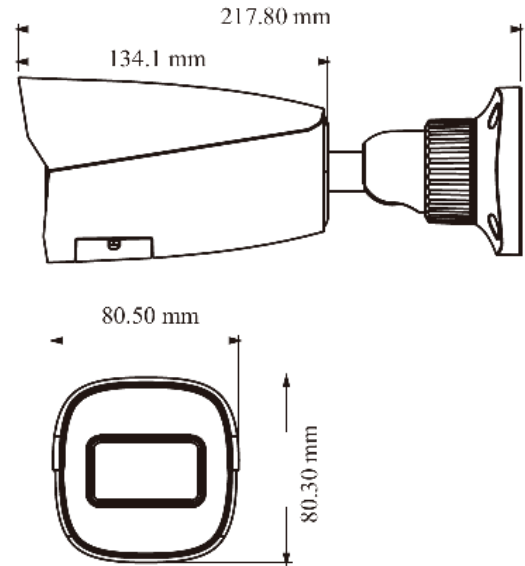

SA-SB4030-WF28 / SA-SB4030-WF36

FIXED LENS IP BULLET 4MP IR CAMERA

SPECIFICATIONS, CONT.

FUNCTION	
NETWORK PROTOCOL	UDP, IPv4, IPv6, DHCP, NTP, RTSP, RTP, RTMP, RTCP, PPPoE, DDNS, SMTP, FTP, SNMP, HTTP, 802.1x, UPnP, HTTPS, HTTP POST, P2P, QoS
PROTOCOL	ONVIF (Profile S, Profile G, Profile T)
INTERFACE	
AUDIO	1x Audio Input, 1x Audio Out, 1x Built-In MIC
LOCAL STORAGE	Support Micro SD/SDHC/SDXC (256G) (SD Card Not Included)
HARDWARE RESET	Support
NETWORK PORT	1x RJ45 10M/100M Ethernet interface
ALARM	1x Alarm In, 1x Alarm Out
GENERAL PARAMETER	
WEB BROWSER	Chrome 89.0+/Edge 89.0+/Firefox 87.0+/Safari 14.0+
PROTECTION GRADE	IP67
POWER SUPPLY	DC12V / POE IEEE802.3af
WORKING TEMPERATURE	-30°C - +60°C / -22°F - +140°F
STORAGE TEMPERATURE	-30°C - +65°C / -22°F - +149°F
HUMIDITY	Less than 95% (non condensing)
POWER CONSUMPTION	< 10W
SIZE / WEIGHT	217.8mm x 80.5mm x 80.3mm / 8.57" x 3.16" x 3.16"
WEIGHT	~0.67Kg / 1.47lb
INSTALLATION	Ceiling, Wall mount
APPROVALS ²	CE, FCC

DIMENSIONS MM

ACCESSORIES

Optional accessories ordered separate not included

JUNCTION BOX

JUNCTION BOX

CEILING MOUNT WITH
JUNCTION BOX

POLE MOUNT WITH
JUNCTION BOX

CORNER MOUNT
WITH JUNCTION BOX