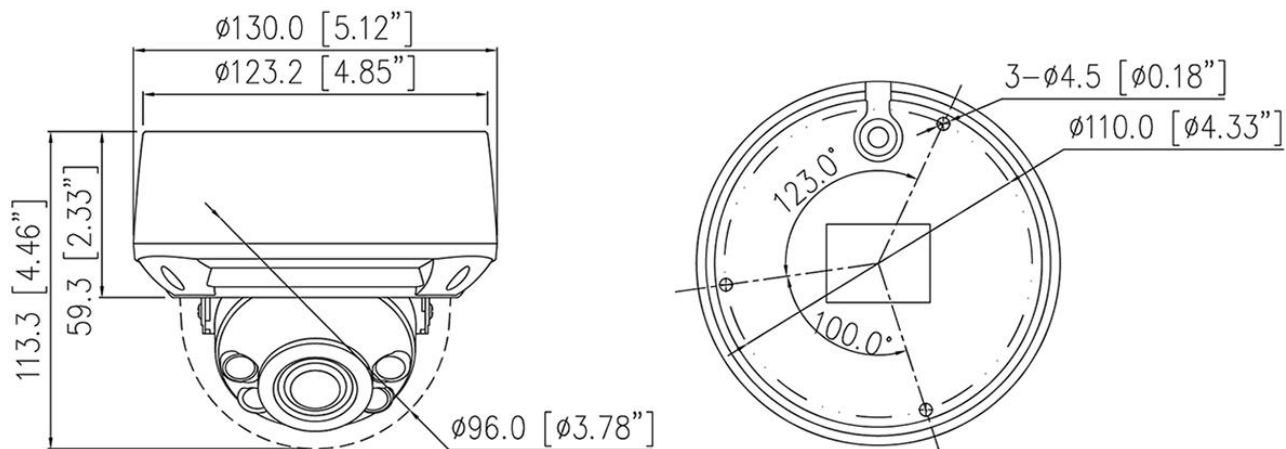

DIMENSIONS