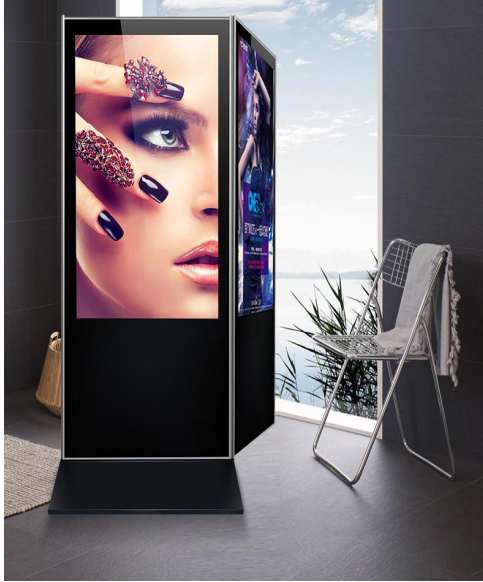

K-HD Double Side Series

Digital Signage Kiosk

DESCRIPTION

High definition FHD commercial grade portrait kiosk designed for 24/7 applications.

Catch pedestrian attention in both directions with this large format, 2-sided touch screen digital poster kiosk to increase customer engagement and enhanced experience. As an interactive advertising and display solution, these double-sided screens work independently, allowing you to showcase different images, videos and slideshows on each side at the same time.

Technical specifications

K-HD Double Side Series

Model		K432-HD	K552-HD	K652-HD	K752-HD	K862-HD
LCD panel	Screen Size	43"	55"	65"	75"	86"
	Resolution	1920x1080 (16:9)				
	Display Colors	8 bit, 16.7M colors				
	Refresh Rate	60Hz				
	Brightness	400 nits (cd/m ²)				
	Contrast Ratio	4000:1				
	Lifetime	60,000 hours				
	Viewing Angle	178° H/V				
	Response Time	5ms				
	Backlight	Direct-lit LED				
	Runtime	24/7				
Touch Screen (Optional)	Touch Screen Type	Capacitive				
	Multi Touch	10 points				
	Writing Style	Responds to finger, gloved hand or pointer				
Environment	Operating Temperature	-5°C ~ 60°C				
	Operating Humidity	10% ~ 80%				
Camera	20MP Camera built in (Optional)					
OS	Android 4 core RK3288 or Windows (Optional)					
3G/4G	Optional					
Structure	Material	Aluminum profile				
	Glass	Tempered glass				
Power	Supply	110 ~ 240V AC, 50/60Hz				
	Consumption	100W Max, < 3W Standby				
Connectivity	Lan, Wifi					