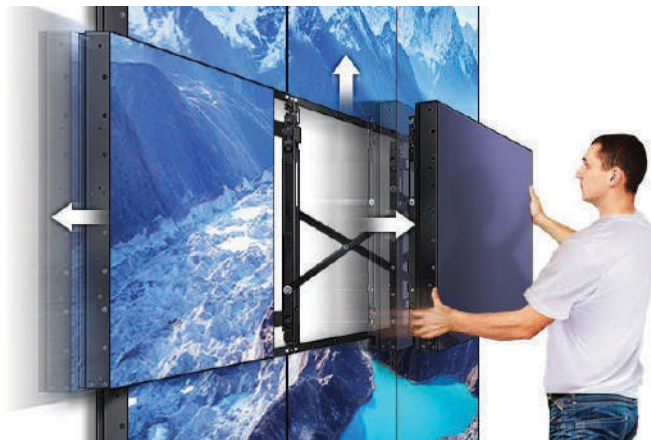

Starview's video walls have a constant pixels density regardless of the array size; enlarging the array just raise up the overall resolution of the video walls. This means our video walls can project brilliant imagery even when look over at a close distance.

Maintain continuous content delivery through a durable, reliable design

 <p>Ultra-thin Bezel</p>	 <p>View Content From Anywhere</p>
 <p>Bright Non-Glare Picture Quality 24/7</p>	 <p>True Color</p>
 <p>Modern, Slim Design</p>	 <p>Budget Saving</p>

A pioneering thin design

As video wall configuration expand, the elimination of bordering bezel allows content to flow uninterrupted across multiple screens, resulting in a clearer, and more impactful showcase for featured messages.

Continous image quality in any environment

Combined with non-glare panels, Starview's displays can delivery vivid, highly-visible content to audiences under even the strongest light sources

Same Dimension with Set