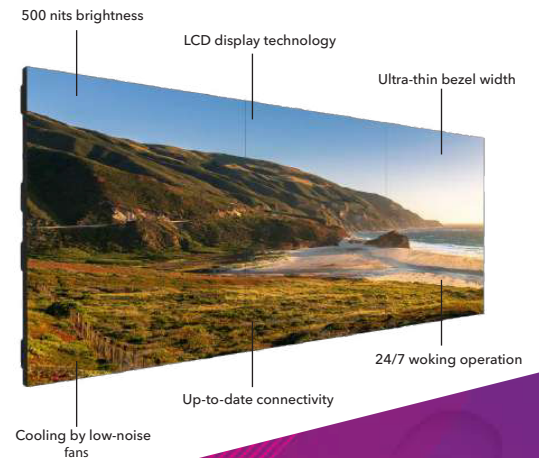

CS SERIES

Ultra Narrow Bezel LCD Video Wall System

Powerful and versatile video wall solution for various business needs

Starview's Ultra Narrow Bezel Video Wall Displays allow user to maximize convenience while minimizing expense. The displays are efficiently daisy-chained-together, eliminating the need for costly external equipment. Backed by 24/7 durable performance, the displays ensure brilliant, low-maintenance content delivery anywhere and at anytime.

Starview's video walls have a constant pixels density regardless of the array size; enlarging the array just raise up the overall resolution of the video walls. This means our video walls can project brilliant imagery even when look over at a close distance.

A pioneering thin design

As video wall configuration expand, the elimination of bordering bezel allows content to flow uninterrupted across multiple screens, resulting in a clearer, and more impactful showcase for featured messages.

Continous image quality in any environment

Combined with non-glare panels, Starview's displays can delivery vivid, highly-visible content to audiences under even the strongest light sources

Same Dimension with Set