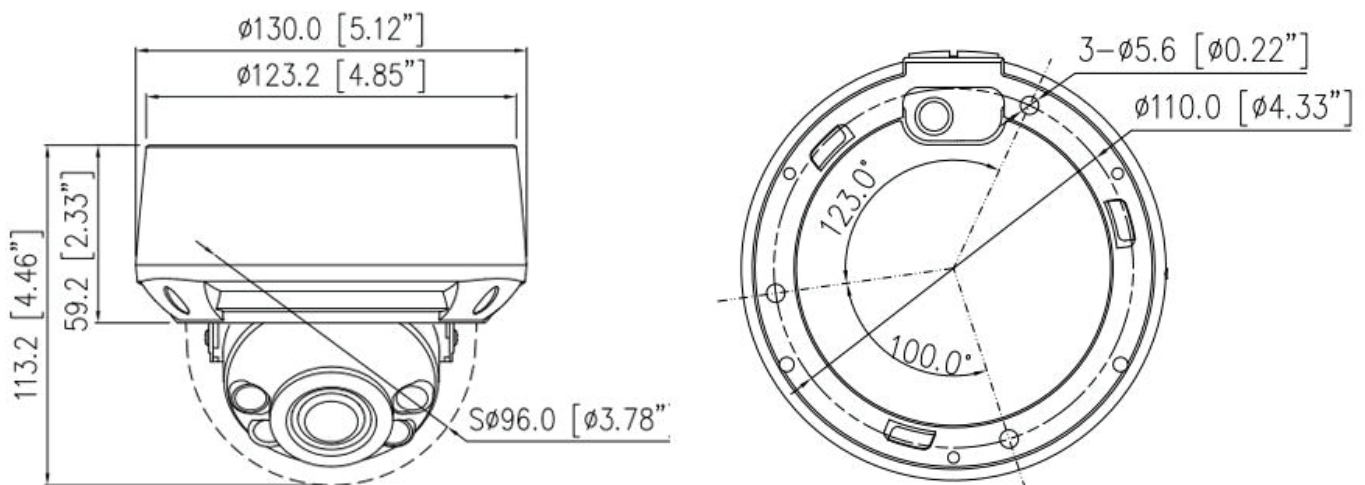

SA-MRD2050D7

5MP IR VARIFOCAL DOME NETWORK CAMERA

SPECIFICATIONS, CONT.

INTERFACE	
Network Interface	1 Ethernet (10/100 Base-T) RJ-45 Connector
Audio Interface	1ch Input, 1ch Output
Alarm Interface	1ch Input, 1ch Output
SD Card Slot	Built-in, up to 256GB
Reset Button	Support
GENERAL	
Language	English, Chinese, Polish, Italian, Portuguese, Spanish, Russian, French, Czech, Hungarian. Default: English
Power Supply	12 VDC (-10% to +25%)/PoE (802.3af)
Power Consumption	Max 7.5 W
Operating Temperature	-40°C to 55°C (-40°F to 131°F)
Operating Humidity	Less than 90% RH
Ingress Protection	IP67, IK10
Certifications ¹	CE-EMC (EN 55032:2015+A11:2020, EN 55035:2017+A11:2020, EN 50130-4:2011+A1:2014, EN IEC 61000-63:2007+A1:2011+AC:2012, EN IEC 61000-3-2:2019, EN 61000-3-3:2013+A1:2019) FCC (FCC 47 CFR 15, Subpart B, ANSI C63.4-2014)
Material	Aluminum alloy body, bubble: plastic
Dimensions	Φ130 × 113.2 mm (Φ5.12 × 4.46 inch)
Net Weight	0.9 kg (1.98 lb)

Junction Box

Pendant Cap

Wall Mount

Wall Mount

Ceiling Mount

Recessed Mount

Pole Mount

Corner Mount

DIMENSIONS MM

For technical or sales support, please visit:
www.starviewtech.net

Performance specifications are typical. Due to constant research, specifications are subject to change without notice. For the most up-to-date specifications, please contact an authorized Starview representative.