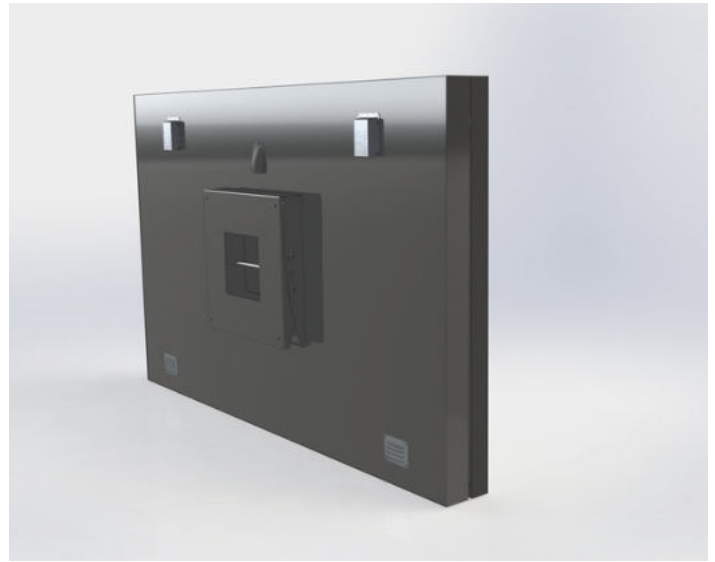

SV-HOUSING LCD

Outdoor Enclosure

OVERVIEW

The Outdoor TV Enclosure is sure to turn your outdoor space into the perfect entertainment area.

This sleek enclosure with an adjustable internal mounting system enables any LCD/LED TV to be securely installed. Pre-wired for installation to create a simple plug and play solution.

Other features include an internal fan cooling system to prevent overheating, the choice of anti-reflective, shatterproof glass or Perspex front provides clear viewing whatever the weather conditions.

The IP65 rating provides piece of mind the TV within our enclosure will not be affected by dust, dirt, bugs, and rain. The double locks provides extra security deterring vandalism or theft.

Technical specifications

SV-Housing LCD

SIZES		45 inch to 75 inch
ENCLOSUR	Material	Aluminium
	Coating	Powder Coated Black
	IP Rating	IP65
INTERNALS	Cooling	Fans x 2
	Screen Mount	VESA Adjustable Screen Mount
	Power	Surge Protected Power Board + External GPO
OPTIONS	Front	VESA Adjustable Screen Mount
	External Mount	Surge Protected Power Board + External GPO