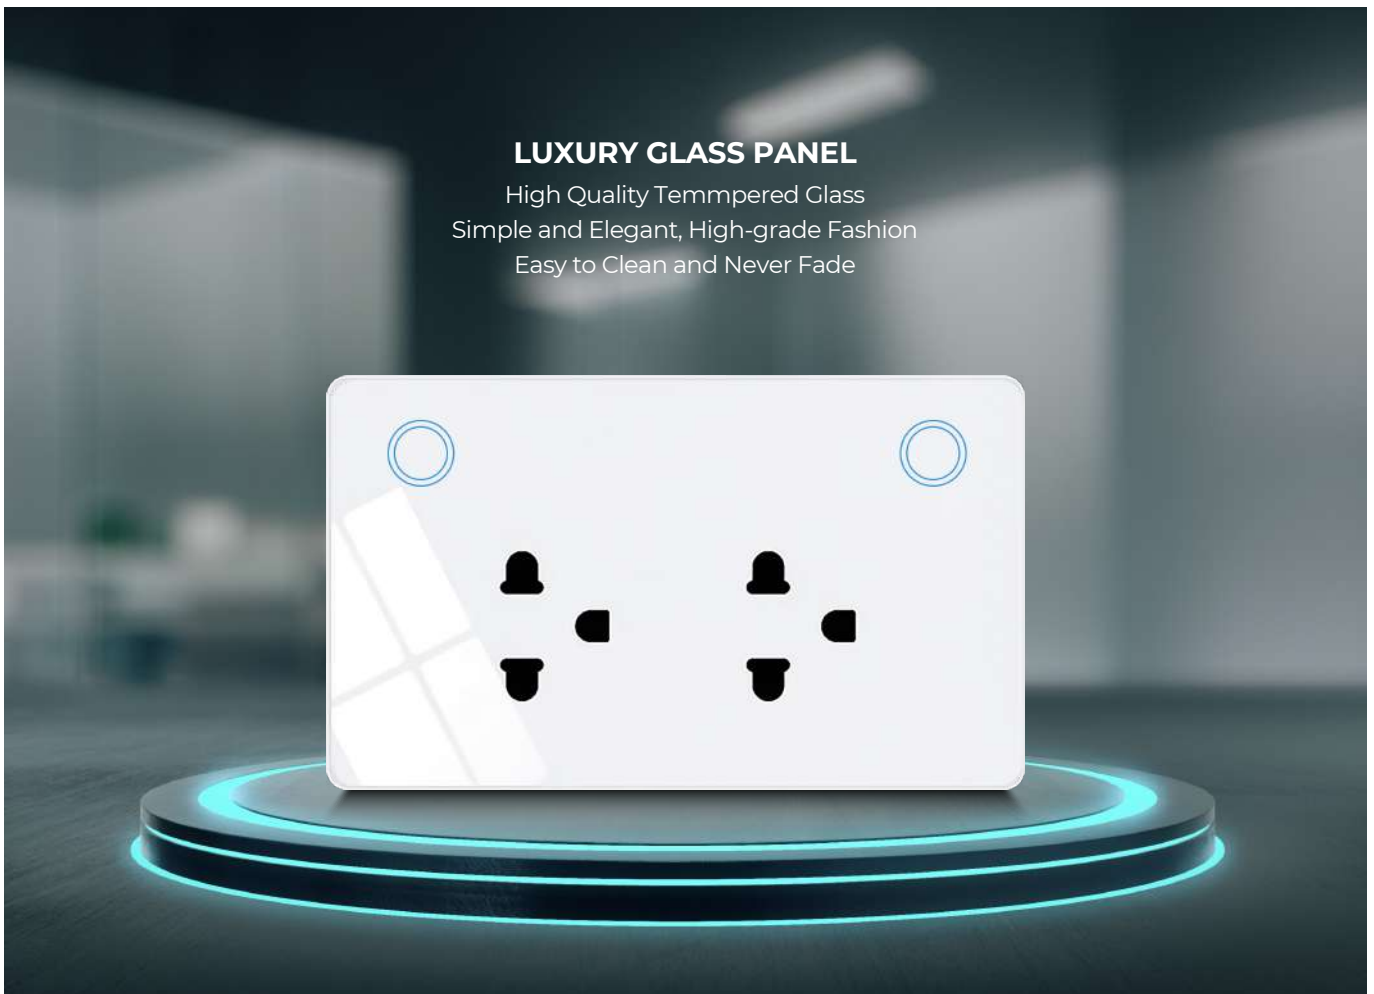

SPEAK TO REMOTE CONTROL THE DEVICES

The Starview Smart Switch and Socket is compatible with Amazon Alexa, Google Assistant... Use the voice command to turn the light on/off. Save on the effort of opening buttons, especially when your hands are full

"Alexa, switch on the reading light"

Okay

Devices

APP REMOTE CONTROL GIVES YOU MORE CONVENIENT

Download the free app from the Apple Store or Google Play Store, run it and pair it with your phone, and you can control the switch at home from anywhere

TIMING FUNCTION

Allows you to set the light to turn on and off at a specific time, or you can set a time switch to turn off the lights in the room when your child falls asleep, better planning life

LUXURY GLASS PANEL