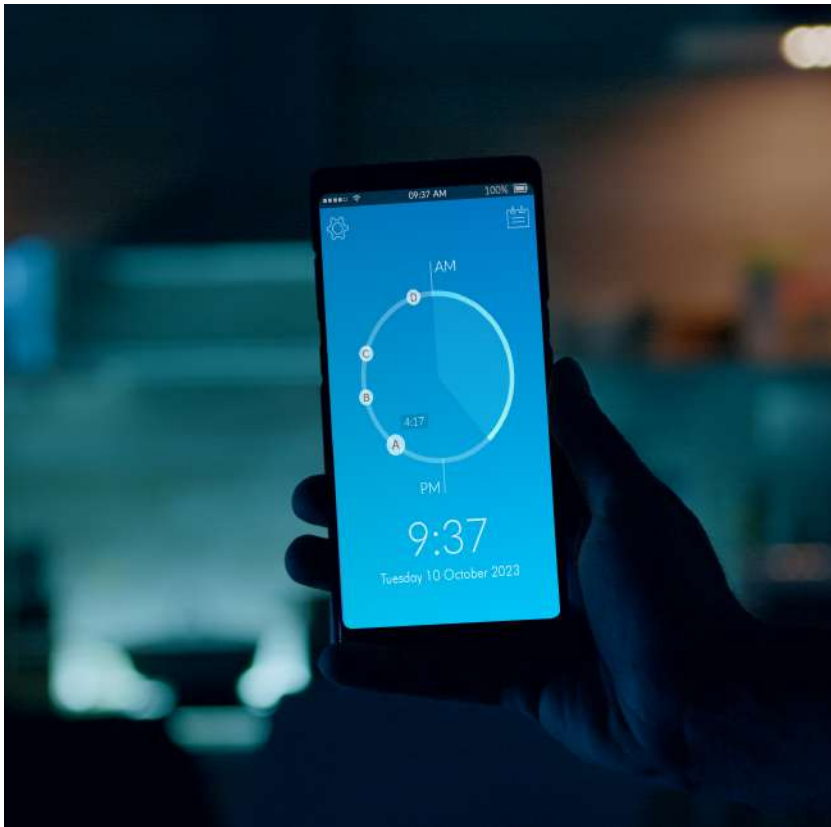

SPEAK TO REMOTE CONTROL THE DEVICES

The Starview Smart Switch and Socket is compatible with Amazon Alexa, Google Assistant... Use the voice command to turn the light on/off. Save on the effort of opening buttons, especially when your hands are full

"Alexa, switch on the reading light"

Okay

Devices

APP REMOTE CONTROL GIVES YOU MORE CONVENIENT

Download the free app from the Apple Store or Google Play Store, run it and pair it with your phone, and you can control the switch at home from anywhere

TIMING FUNCTION

Allows you to set the light to turn on and off at a specific time, or you can set a time switch to turn off the lights in the room when your child falls asleep, better planning life

LUXURY GLASS PANEL