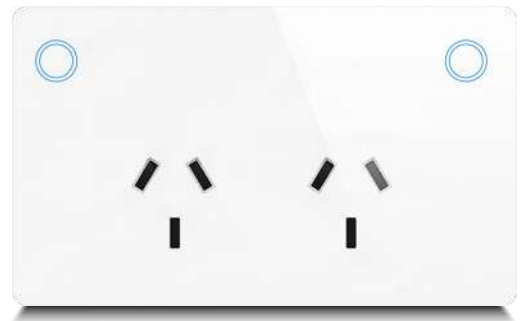

Starview SSL-AU-MG-BRZG01

- Zigbee automatic networking technology, no manual code matching, simple system debugging
- App Control: Control switches from anywhere with your smartphone
- Voice Control: Works perfectly with Amazon Alexa, Google Home
- Timing: Set scheduled/ countdown timers to turn on/ off at specified time
- Share Control: Control your smart home together with your family
- Smart Scene: Trigger on/ off by temperature, humidity or other environmental conditions
- High quality crystal tempered glass panel design, never fade.
- With red and blue LED indicator, very distinguished
- Support both Single L wire control or L and N wire control

 App control
  Quick installation
  Voice Control
  Zigbee

 works with the Google Assistant
  WORKS WITH amazon alexa
  SSL STARVIEW SMARTLIFE

STARVIEW SSL-AU-MG-BRZG01 SPECIFICATION

Connection	Zigbee
Channel	Double socket Thailand standard
Input Voltage	100-240V 50/60HZ
Maximum Current	10A
Material	ABS + PC fireproof material, tempered glass
Power Consumption	≤0.5W
Working Temperature	-20°C ~ 50°C
Working Humidity	0% ~ 85% (non-condensing)
Dimension	120 x 72 x 43mm

Starview SSL-AU-MG-AUZG01

- Zigbee automatic networking technology, no manual code matching, simple system debugging
- App Control: Control switches from anywhere with your smartphone
- Voice Control: Works perfectly with Amazon Alexa, Google Home
- Timing: Set scheduled/ countdown timers to turn on/ off at specified time
- Share Control: Control your smart home together with your family
- Smart Scene: Trigger on/ off by temperature, humidity or other environmental conditions
- High quality crystal tempered glass panel design, never fade.
- With red and blue LED indicator, very distinguished
- Support both Single L wire control or L and N wire control