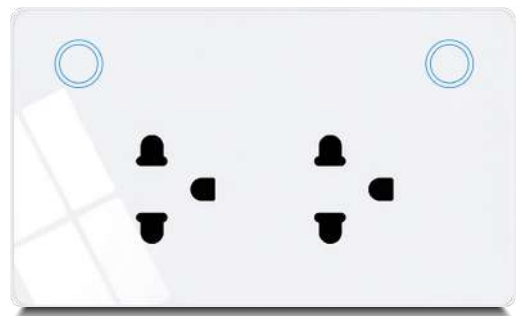

Starview SSL-AU-MG-ZGD01W/B

- Zigbee automatic networking technology, no manual code matching, simple system debugging
- App Control: Control switches from anywhere with your smartphone
- Voice Control: Works perfectly with Amazon Alexa, Google Home
- Timing: Set scheduled/ countdown timers to turn on/ off at specified time
- Share Control: Control your smart home together with your family
- Smart Scene: Trigger on/ off by temperature, humidity or other environmental conditions
- High quality crystal tempered glass panel design, never fade.
- With red and blue LED indicator, very distinguished
- Support both Single L wire control or L and N wire control

 App control
  Quick installation
  Voice Control
  Zigbee

 works with the Google Assistant
  WORKS WITH amazon alexa
  SSL STARVIEW SMARTLIFE

STARVIEW SSL-AU-MG-ZGD01W/B SPECIFICATION

Connection	Zigbee
Channel	4 channel scene switch
Input Voltage	100-240V 50/60HZ
Maximum Current	10A
Material	ABS + PC fireproof material, tempered glass
Power Rating	625W/Channel
Power Consumption	≤0.5W
Working Temperature	-20°C ~ 50°C
Working Humidity	0% ~ 85% (non-condensing)
Dimension	120 x 72 x 43mm

Starview SSL-AU-MG-BRZG01

- Zigbee automatic networking technology, no manual code matching, simple system debugging
- App Control: Control switches from anywhere with your smartphone
- Voice Control: Works perfectly with Amazon Alexa, Google Home
- Timing: Set scheduled/ countdown timers to turn on/ off at specified time
- Share Control: Control your smart home together with your family
- Smart Scene: Trigger on/ off by temperature, humidity or other environmental conditions
- High quality crystal tempered glass panel design, never fade.
- With red and blue LED indicator, very distinguished
- Support both Single L wire control or L and N wire control