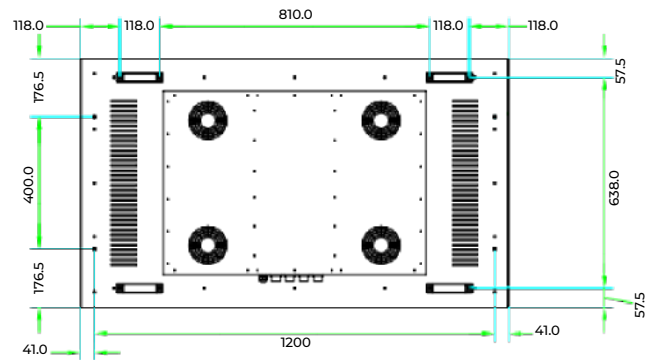

◆ Product Specification

STARVIEW SSIGN SERIES OUTDOOR DIGITAL SIGNAGE				
Model		SSIGN-X49AA	SSIGN-X55AA	SSIGN-X65AA
Panel	Screen Size	49 inch	55 inch	65 inch
	Active Area (H x V, mm)	1073.7 x 604	1209.6 x 680.4	1428.4 x 803.5
	Resolution	1920 x 1080 (16:9)		3840 x 2160 (16:9)
	Surface Treatment	Haze 2%		Haze 1%
	Display Colors	10 bit, 1.07 billion colors		
	Color Gamut	72%		
	Refresh Rate	60 Hz		
	Brightness	3000 cd/m ²		
	Contrast Ratio	1300:1	1000:1	1200:1
	Lifetime	50,000 Hrs (Typ.)		
	Viewing Angle	178°(H) / 178°(V)		
	Response Time	8 ms		
	Operation Time	24/7		
System	Operation System	Android 7.1		
	CPU	Rockchip RK3288, Quad core ARM Cortex A17 @1.6GHz		
	GPU	Quad core ARM Mali-T764		
	RAM/ROM	DDR3 2/4GB + eMMC 8/32GB; Support TF / USB expansion		
Interface	Input	HDMI x1; VGA + Audio x1; USB x2		
	Networks	RJ45 x1		
	External Control	CMS		
Power	Power Supply	AC 110 ~ 240V 50/60Hz		
	Power Consumption	≤ 248W	≤ 298W	≤ 600W
Environment	Operation Temperature	-30°C ~ 50°C		
	Operation Humidity	10% ~ 95% RH		
	Storage Temperature	-30°C ~ 60°C		
	Storage Humidity	5% ~ 95% RH		
Protection Glass		5 mm		
Ingress Protection		IP56		
Bezel Width		36.0 mm (T/B + L/R)		34.0 mm (T/B + L/R)
Mounting Hole (mm)		1075 x 400 / 1100 x 400	1200 x 400	1389 x 560 / 1400 x 400
Dimension (W x H x D, mm)		1147 x 677 x 95.5	1281.2 x 752 x 95.5	1500.2 x 875 x 97
Net Weight		46 ±2kg	50 ±2kg	60 ±2kg
Package Dimension (W x H x D, mm)		1270 x 920 x 260	1410 x 1000 x 260	1620 x 1120 x 460
Gross Weight		70 ±2kg	78 ±2kg	96 ±2kg

◆ Dimension Drawing

SSIGN-X49AA

SSIGN-X55AA

SSIGN-X65AA

Unit: mm

FESTA JUNINA

Get ready to samba!

Lorem ipsum dolor sit amet, consectetur adipiscing elit, sed do eiusmod tempor incididunt ut labore et dolore magna aliqua.