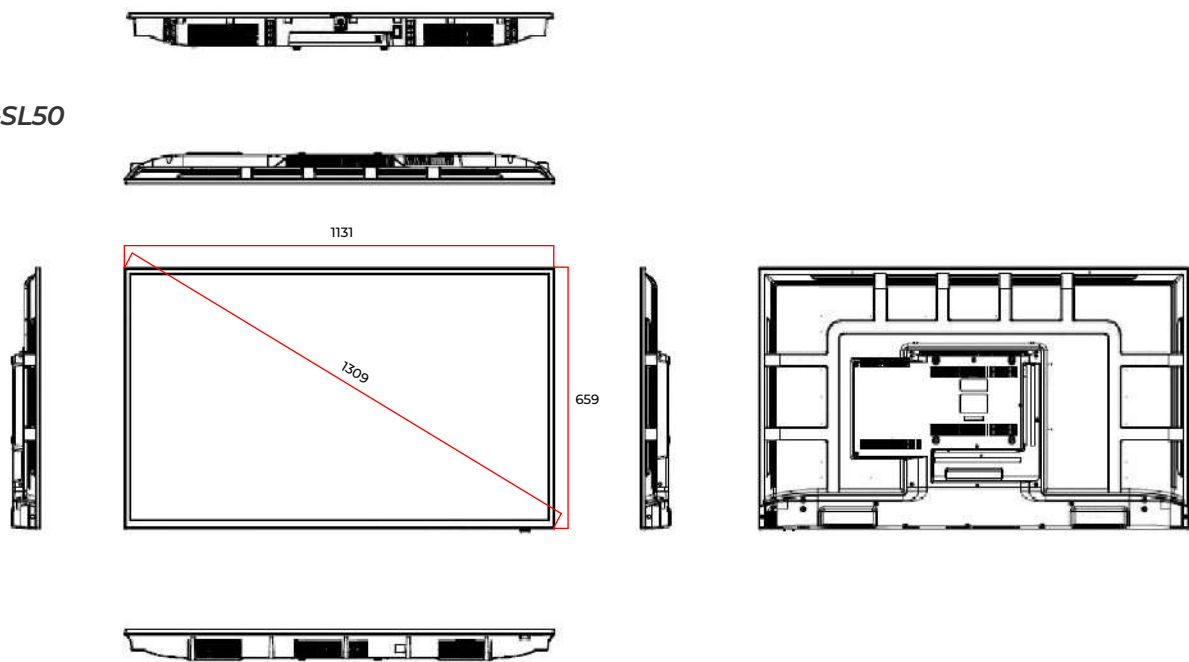

SSIGN-SL50