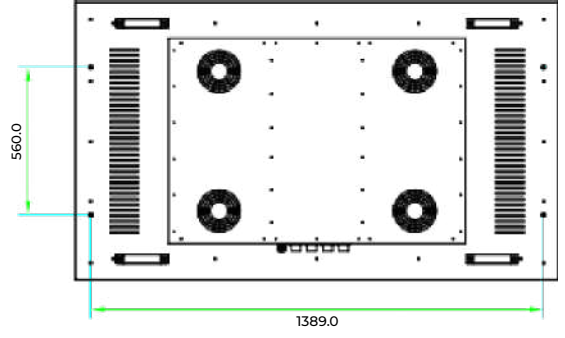

◆ Product Specification

STARVIEW SSIGN SERIES OUTDOOR DIGITAL SIGNAGE				
Model		SSIGN-X49AA	SSIGN-X55AA	SSIGN-X65AA
Panel	Screen Size	49 inch	55 inch	65 inch
	Active Area (H x V, mm)	1073.7 x 604	1209.6 x 680.4	1428.4 x 803.5
	Resolution	1920 x 1080 (16:9)		3840 x 2160 (16:9)
	Surface Treatment	Haze 2%		Haze 1%
	Display Colors	10 bit, 1.07 billion colors		
	Color Gamut	72%		
	Refresh Rate	60 Hz		
	Brightness	3000 cd/m ²		
	Contrast Ratio	1300:1	1000:1	1200:1
	Lifetime	50,000 Hrs (Typ.)		
	Viewing Angle	178°(H) / 178°(V)		
	Response Time	8 ms		
	Operation Time	24/7		
System	Operation System	Android 7.1		
	CPU	Rockchip RK3288, Quad core ARM Cortex A17 @1.6GHz		
	GPU	Quad core ARM Mali-T764		
	RAM/ROM	DDR3 2/4GB + eMMC 8/32GB; Support TF / USB expansion		
Interface	Input	HDMI x1; VGA + Audio x1; USB x2		
	Networks	RJ45 x1		
	External Control	CMS		
Power	Power Supply	AC 110 ~ 240V 50/60Hz		
	Power Consumption	≤ 248W	≤ 298W	≤ 600W
Environment	Operation Temperature	-30°C ~ 50°C		
	Operation Humidity	10% ~ 95% RH		
	Storage Temperature	-30°C ~ 60°C		
	Storage Humidity	5% ~ 95% RH		
Protection Glass		5 mm		
Ingress Protection		IP56		
Bezel Width		36.0 mm (T/B + L/R)		34.0 mm (T/B + L/R)
Mounting Hole (mm)		1075 x 400 / 1100 x 400	1200 x 400	1389 x 560 / 1400 x 400
Dimension (W x H x D, mm)		1147 x 677 x 95.5	1281.2 x 752 x 95.5	1500.2 x 875 x 97
Net Weight		46 ±2kg	50 ±2kg	60 ±2kg
Package Dimension (W x H x D, mm)		1270 x 920 x 260	1410 x 1000 x 260	1620 x 1120 x 460
Gross Weight		70 ±2kg	78 ±2kg	96 ±2kg

◆ Dimension Drawing

SSIGN-X49AA

SSIGN-X55AA

SSIGN-X65AA

Unit: mm

FESTA JUNINA

Get ready to samba!

Lorem ipsum dolor sit amet, consectetur adipiscing elit, sed do eiusmod tempor incididunt ut labore et dolore magna aliqua.