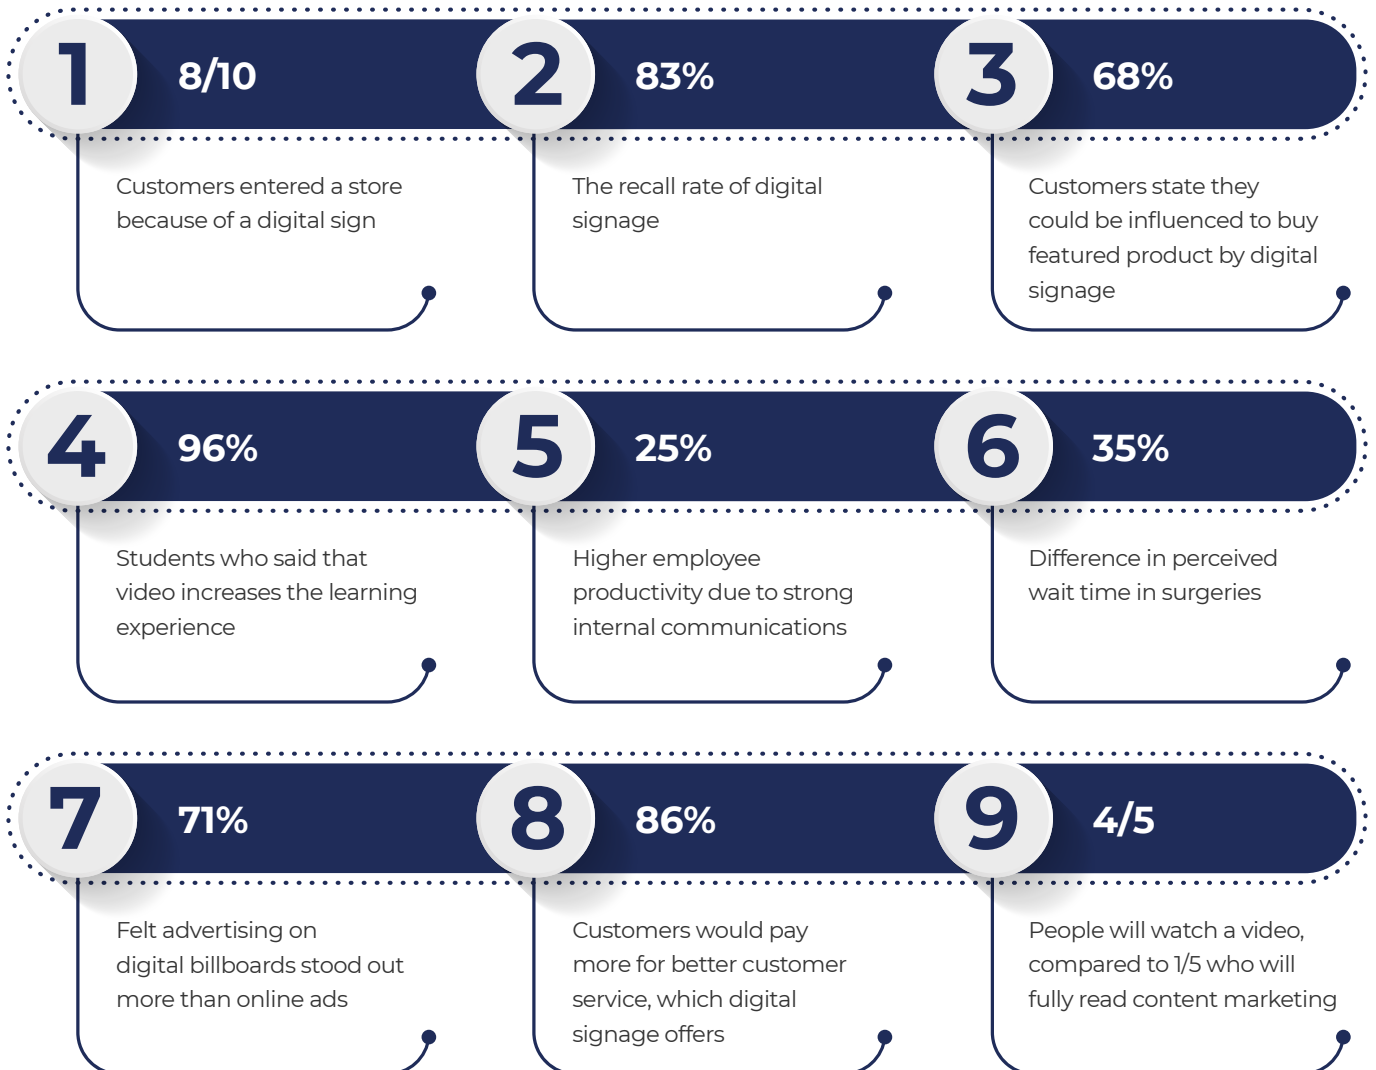

INTRODUCTION

Starview SSIGN Series Digital Signage is a high-performance solution to launch your signage needs into new heights! As an advertising and display solution, allowing you to showcase different images, videos and slideshows. This commercial multimedia device provides an alternative to traditional signage, making it the ideal display solution tool in public venues, tradeshow, and business institutes, etc. The Starview SSIGN Series delivers advertising and information in any type of facility, featuring a sophisticated design and 24/7 flexible operation.

@ALFACLUB

WHY USE DIGITAL SIGNAGE?

Digital signage enhances visibility, engagement, and customer experience through dynamic displays that allow real-time updates. It offers flexibility, cost-effectiveness, and data-driven insights while ensuring brand consistency across multiple touchpoints.

With its ability to attract attention, educate customers, and streamline communication, digital signage serves as a powerful tool for businesses seeking to optimise their messaging and enhance overall effectiveness.

Catch pedestrian attention with this format to increase customer engagement and enhanced experience. As an advertising and display solution, allowing you to showcase different images, videos and slideshows.