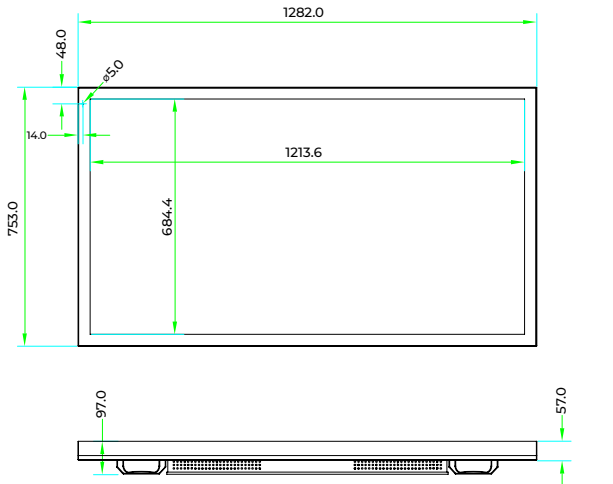

◆ Product Specification

STARVIEW SSIGN SERIES OUTDOOR DIGITAL SIGNAGE				
Model		SSIGN-X49AA	SSIGN-X55AA	SSIGN-X65AA
Panel	Screen Size	49 inch	55 inch	65 inch
	Active Area (H x V, mm)	1073.7 x 604	1209.6 x 680.4	1428.4 x 803.5
	Resolution	1920 x 1080 (16:9)		3840 x 2160 (16:9)
	Surface Treatment	Haze 2%		Haze 1%
	Display Colors	10 bit, 1.07 billion colors		
	Color Gamut	72%		
	Refresh Rate	60 Hz		
	Brightness	3000 cd/m ²		
	Contrast Ratio	1300:1	1000:1	1200:1
	Lifetime	50,000 Hrs (Typ.)		
	Viewing Angle	178°(H) / 178°(V)		
	Response Time	8 ms		
	Operation Time	24/7		
System	Operation System	Android 7.1		
	CPU	Rockchip RK3288, Quad core ARM Cortex A17 @1.6GHz		
	GPU	Quad core ARM Mali-T764		
	RAM/ROM	DDR3 2/4GB + eMMC 8/32GB; Support TF / USB expansion		
Interface	Input	HDMI x1; VGA + Audio x1; USB x2		
	Networks	RJ45 x1		
	External Control	CMS		
Power	Power Supply	AC 110 ~ 240V 50/60Hz		
	Power Consumption	≤ 248W	≤ 298W	≤ 600W
Environment	Operation Temperature	-30°C ~ 50°C		
	Operation Humidity	10% ~ 95% RH		
	Storage Temperature	-30°C ~ 60°C		
	Storage Humidity	5% ~ 95% RH		
Protection Glass		5 mm		
Ingress Protection		IP56		
Bezel Width		36.0 mm (T/B + L/R)		34.0 mm (T/B + L/R)
Mounting Hole (mm)		1075 x 400 / 1100 x 400	1200 x 400	1389 x 560 / 1400 x 400
Dimension (W x H x D, mm)		1147 x 677 x 95.5	1281.2 x 752 x 95.5	1500.2 x 875 x 97
Net Weight		46 ±2kg	50 ±2kg	60 ±2kg
Package Dimension (W x H x D, mm)		1270 x 920 x 260	1410 x 1000 x 260	1620 x 1120 x 460
Gross Weight		70 ±2kg	78 ±2kg	96 ±2kg

◆ Dimension Drawing

SSIGN-X49AA

SSIGN-X55AA

SSIGN-X65AA

Unit: mm

FESTA JUNINA

Get ready to samba!

Lorem ipsum dolor sit amet, consectetur adipiscing elit, sed do eiusmod tempor incididunt ut labore et dolore magna aliqua.