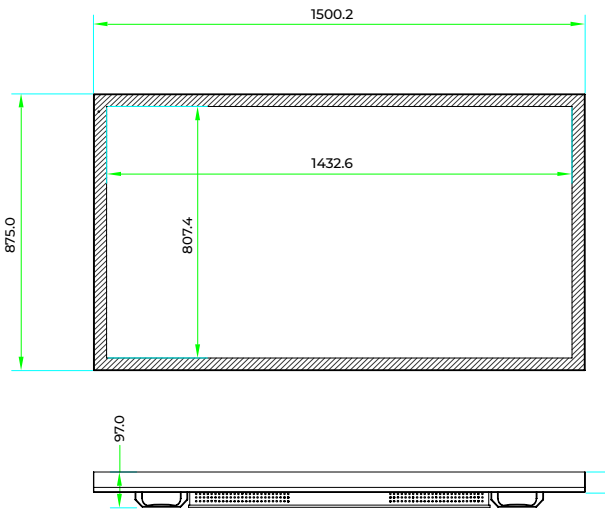

◆ Product Specification

STARVIEW SSIGN SERIES OUTDOOR DIGITAL SIGNAGE				
Model		SSIGN-X49AA	SSIGN-X55AA	SSIGN-X65AA
Panel	Screen Size	49 inch	55 inch	65 inch
	Active Area (H x V, mm)	1073.7 x 604	1209.6 x 680.4	1428.4 x 803.5
	Resolution	1920 x 1080 (16:9)		3840 x 2160 (16:9)
	Surface Treatment	Haze 2%		Haze 1%
	Display Colors	10 bit, 1.07 billion colors		
	Color Gamut	72%		
	Refresh Rate	60 Hz		
	Brightness	3000 cd/m ²		
	Contrast Ratio	1300:1	1000:1	1200:1
	Lifetime	50,000 Hrs (Typ.)		
	Viewing Angle	178°(H) / 178°(V)		
	Response Time	8 ms		
	Operation Time	24/7		
System	Operation System	Android 7.1		
	CPU	Rockchip RK3288, Quad core ARM Cortex A17 @1.6GHz		
	GPU	Quad core ARM Mali-T764		
	RAM/ROM	DDR3 2/4GB + eMMC 8/32GB; Support TF / USB expansion		
Interface	Input	HDMI x1; VGA + Audio x1; USB x2		
	Networks	RJ45 x1		
	External Control	CMS		
Power	Power Supply	AC 110 ~ 240V 50/60Hz		
	Power Consumption	≤ 248W	≤ 298W	≤ 600W
Environment	Operation Temperature	-30°C ~ 50°C		
	Operation Humidity	10% ~ 95% RH		
	Storage Temperature	-30°C ~ 60°C		
	Storage Humidity	5% ~ 95% RH		
Protection Glass		5 mm		
Ingress Protection		IP56		
Bezel Width		36.0 mm (T/B + L/R)		34.0 mm (T/B + L/R)
Mounting Hole (mm)		1075 x 400 / 1100 x 400	1200 x 400	1389 x 560 / 1400 x 400
Dimension (W x H x D, mm)		1147 x 677 x 95.5	1281.2 x 752 x 95.5	1500.2 x 875 x 97
Net Weight		46 ±2kg	50 ±2kg	60 ±2kg
Package Dimension (W x H x D, mm)		1270 x 920 x 260	1410 x 1000 x 260	1620 x 1120 x 460
Gross Weight		70 ±2kg	78 ±2kg	96 ±2kg

◆ Dimension Drawing

SSIGN-X49AA

SSIGN-X55AA

SSIGN-X65AA

Unit: mm

FESTA JUNINA

Get ready to samba!

Lorem ipsum dolor sit amet, consectetur adipiscing elit, sed do eiusmod tempor incididunt ut labore et dolore magna aliqua.