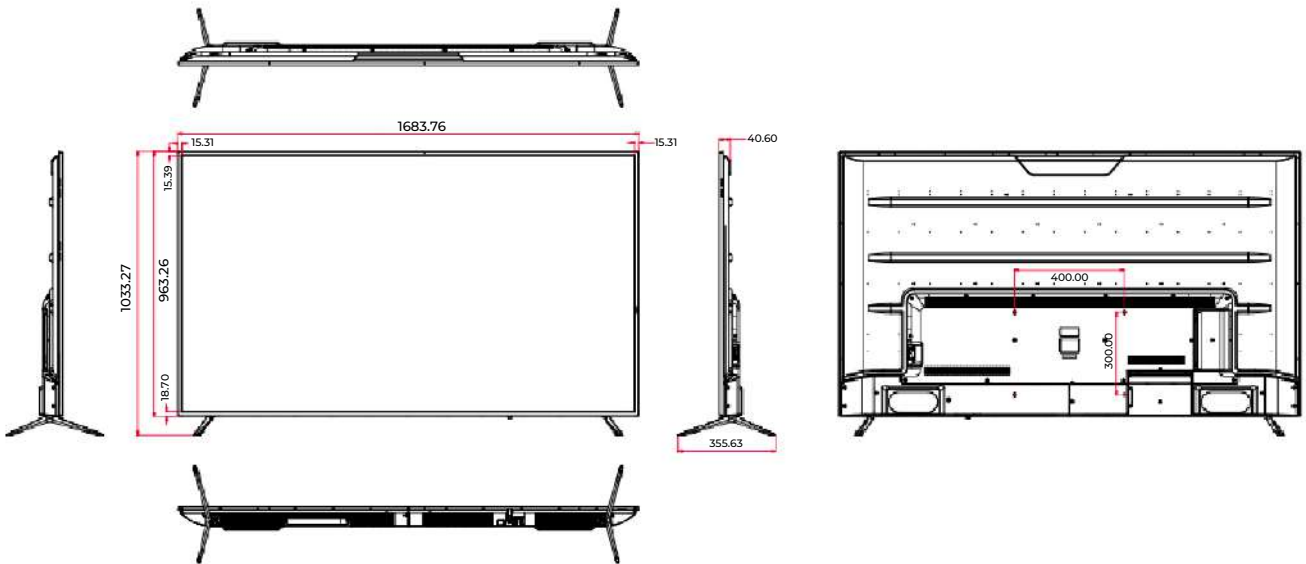

◆ Dimension Drawing

SSIGN-SL43

SSIGN-SL50

SSIGN-SL55

Unit: mm

SSIGN-SL65

SSIGN-SL75

STARVIEW SSIGN SERIES OUTDOOR DIGITAL SIGNAGE