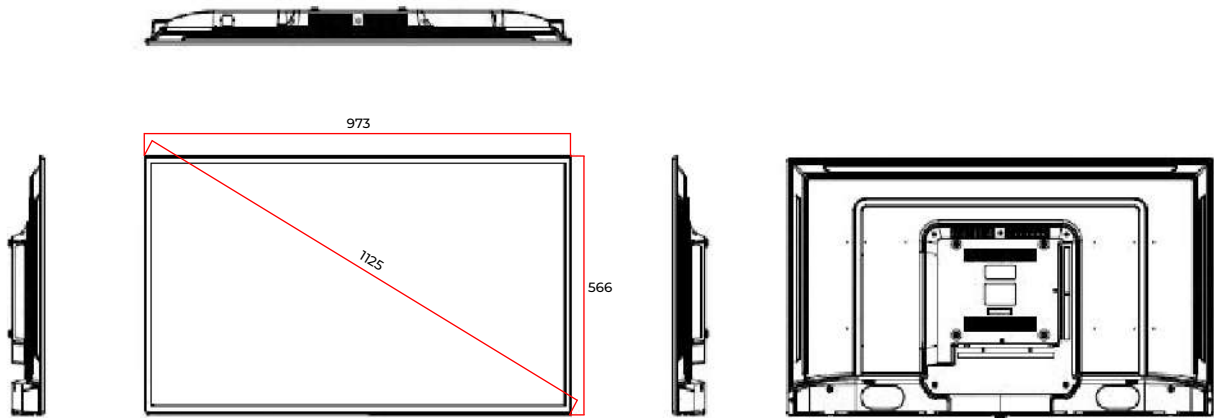

◆ Dimension Drawing

SSIGN-SL43