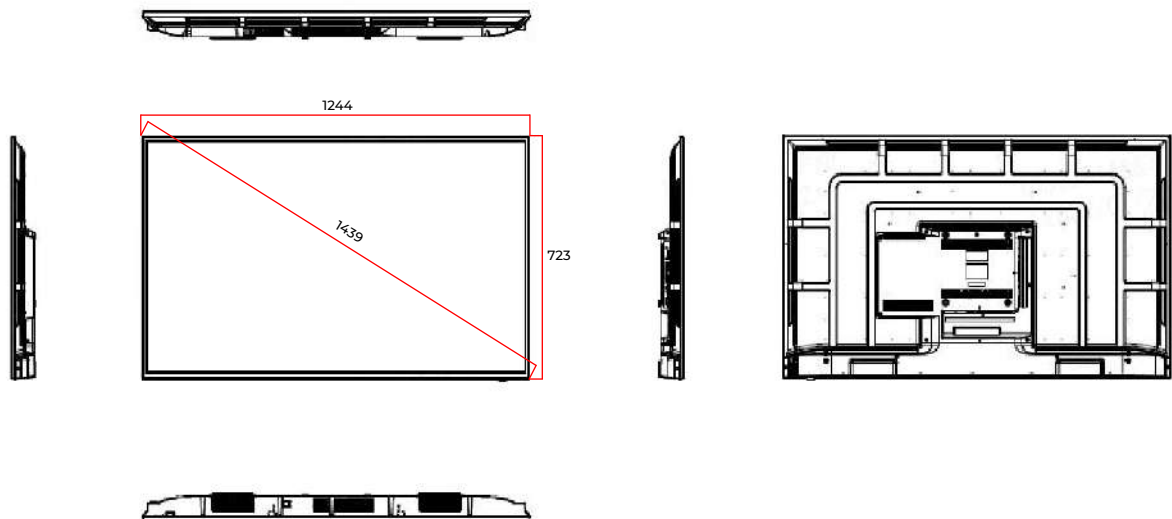

◆ Dimension Drawing

SSIGN-SL43

SSIGN-SL50

SSIGN-SL55

Unit: mm

SSIGN-SL65

SSIGN-SL75

STARVIEW SSIGN SERIES OUTDOOR DIGITAL SIGNAGE