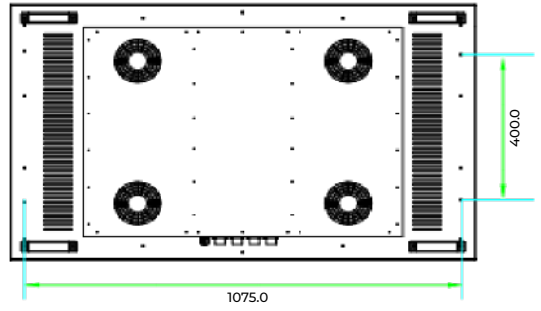

◆ Dimension Drawing

SSIGN-X49AA