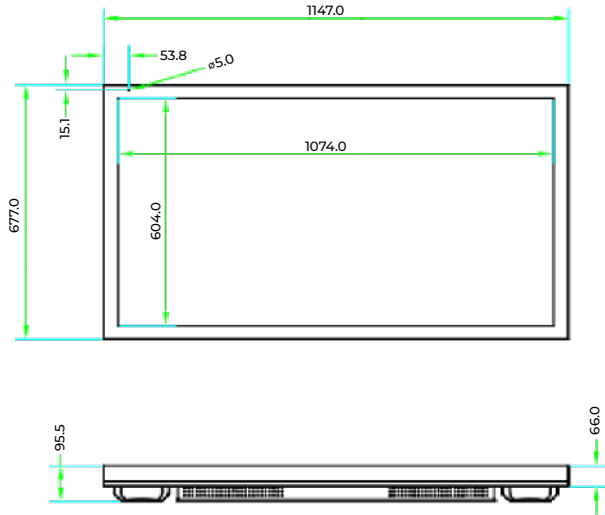

◆ Product Specification

STARVIEW SSIGN SERIES OUTDOOR DIGITAL SIGNAGE				
Model		SSIGN-X49AA	SSIGN-X55AA	SSIGN-X65AA
Panel	Screen Size	49 inch	55 inch	65 inch
	Active Area (H x V, mm)	1073.7 x 604	1209.6 x 680.4	1428.4 x 803.5
	Resolution	1920 x 1080 (16:9)		3840 x 2160 (16:9)
	Surface Treatment	Haze 2%		Haze 1%
	Display Colors	10 bit, 1.07 billion colors		
	Color Gamut	72%		
	Refresh Rate	60 Hz		
	Brightness	3000 cd/m ²		
	Contrast Ratio	1300:1	1000:1	1200:1
	Lifetime	50,000 Hrs (Typ.)		
	Viewing Angle	178°(H) / 178°(V)		
	Response Time	8 ms		
	Operation Time	24/7		
System	Operation System	Android 7.1		
	CPU	Rockchip RK3288, Quad core ARM Cortex A17 @1.6GHz		
	GPU	Quad core ARM Mali-T764		
	RAM/ROM	DDR3 2/4GB + eMMC 8/32GB; Support TF / USB expansion		
Interface	Input	HDMI x1; VGA + Audio x1; USB x2		
	Networks	RJ45 x1		
	External Control	CMS		
Power	Power Supply	AC 110 ~ 240V 50/60Hz		
	Power Consumption	≤ 248W	≤ 298W	≤ 600W
Environment	Operation Temperature	-30°C ~ 50°C		
	Operation Humidity	10% ~ 95% RH		
	Storage Temperature	-30°C ~ 60°C		
	Storage Humidity	5% ~ 95% RH		
Protection Glass		5 mm		
Ingress Protection		IP56		
Bezel Width		36.0 mm (T/B + L/R)		34.0 mm (T/B + L/R)
Mounting Hole (mm)		1075 x 400 / 1100 x 400	1200 x 400	1389 x 560 / 1400 x 400
Dimension (W x H x D, mm)		1147 x 677 x 95.5	1281.2 x 752 x 95.5	1500.2 x 875 x 97
Net Weight		46 ±2kg	50 ±2kg	60 ±2kg
Package Dimension (W x H x D, mm)		1270 x 920 x 260	1410 x 1000 x 260	1620 x 1120 x 460
Gross Weight		70 ±2kg	78 ±2kg	96 ±2kg

◆ Dimension Drawing

SSIGN-X49AA

SSIGN-X55AA

SSIGN-X65AA

Unit: mm

FESTA JUNINA

Get ready to samba!

Lorem ipsum dolor sit amet, consectetur adipiscing elit, sed do eiusmod tempor incididunt ut labore et dolore magna aliqua.