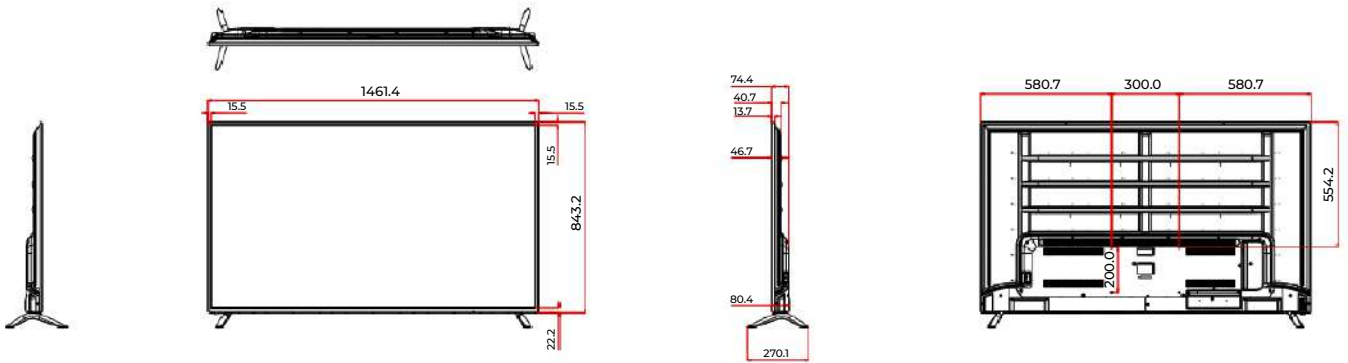

◆ Dimension Drawing

SSIGN-SL43

SSIGN-SL50

SSIGN-SL55

Unit: mm

SSIGN-SL65

SSIGN-SL75

STARVIEW SSIGN SERIES OUTDOOR DIGITAL SIGNAGE