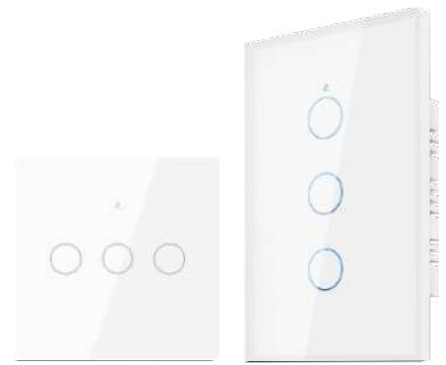

Starview Smart Zigbee Touch Switch

- With smartphone app, you can control the lights at home anytime and anywhere, whether it is working in the office or on vacation.

STV-DS-124-4

Starview Smart Zigbee Switch

MAIN FEATURES

- Perfectly compatible with Alexa, Google Assistant. Turn on/off lights with voice commands when your hands are full.
- Setting a schedule or timer on/off your lights on night and morning, and then you will never go back to a dark house when you go back home at dusk. Moreover, you could quietly waked up by scheduled light on every morning.
- Creating your own scene to trigger ON/OFF home appliances by departure mode, home mode, temperature, humidity, or other environmental conditions.
- The wall switch adopts premium materials, such as fire-resistant shell, tempered glass, can provide fire prevention, overload protection to protect your family.

STARVIEW STV-DS-124-4 SPECIFICATION

Connection	Zigbee
Input Voltage	110-240V 50/60HZ
Maximum Current	12A
Material	ABS + PC fireproof material, tempered glass
Power Rating	3 x 500W/Channel
Power Consumption	≤0.5W
Working Temperature	-20°C ~ 50°C
Working Humidity	0% ~ 85% (non-condensing)