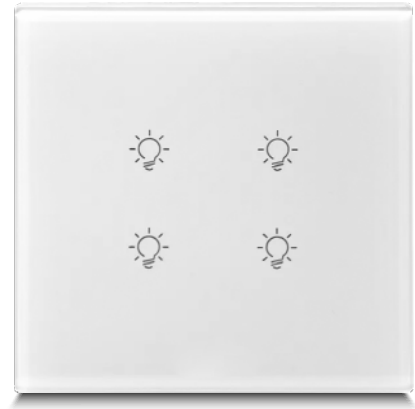

Starview SSL-ZM6S-L4D

- Ultra-thin body, sleek and delicate
- Convenient, intelligent and truly
- Zigbee automatic networking technology, no manual code matching, simple system debugging
- App Control: Control switches from anywhere with your smartphone
- Voice Control: Works perfectly with Amazon Alexa, Google Home
- Timing: Set scheduled timers to turn on/ off at specified time
- Share Control: Control your smart home together with your family
- Available Colors: Silver, gold, black
- CNC aluminum frame, high quality 2.5D tempered glass panel, never fade.

STARVIEW SSL-ZM6S-L4D SPECIFICATION	
Connection	Zigbee 3.0
Channel	4 channel
Input Voltage	110-240V 50/60HZ
Maximum Current	10A
Material	PC + ABS + glass
Mechanical Life	100,000
Power Rating	<600W/channel
Working Temperature	-20°C ~ 70°C
Working Humidity	0% ~ 85% (non-condensing)
Dimension	86 x 86mm

Starview SSL-ZM6S-S1D

- Ultra-thin body, sleek and delicate
- Convenient, intelligent and truly
- Zigbee automatic networking technology, no manual code matching, simple system debugging
- App Control: Control switches from anywhere with your smartphone
- Voice Control: Works perfectly with Amazon Alexa, Google Home
- Smart Scene: Trigger on/ off by temperature, humidity or other environmental conditions
- Timing: Set scheduled timers to turn on/ off at specified time
- Share Control: Control your smart home together with your family
- Available Colors: Silver, gold, black
- CNC aluminum frame, high quality 2.5D tempered glass panel, never fade.